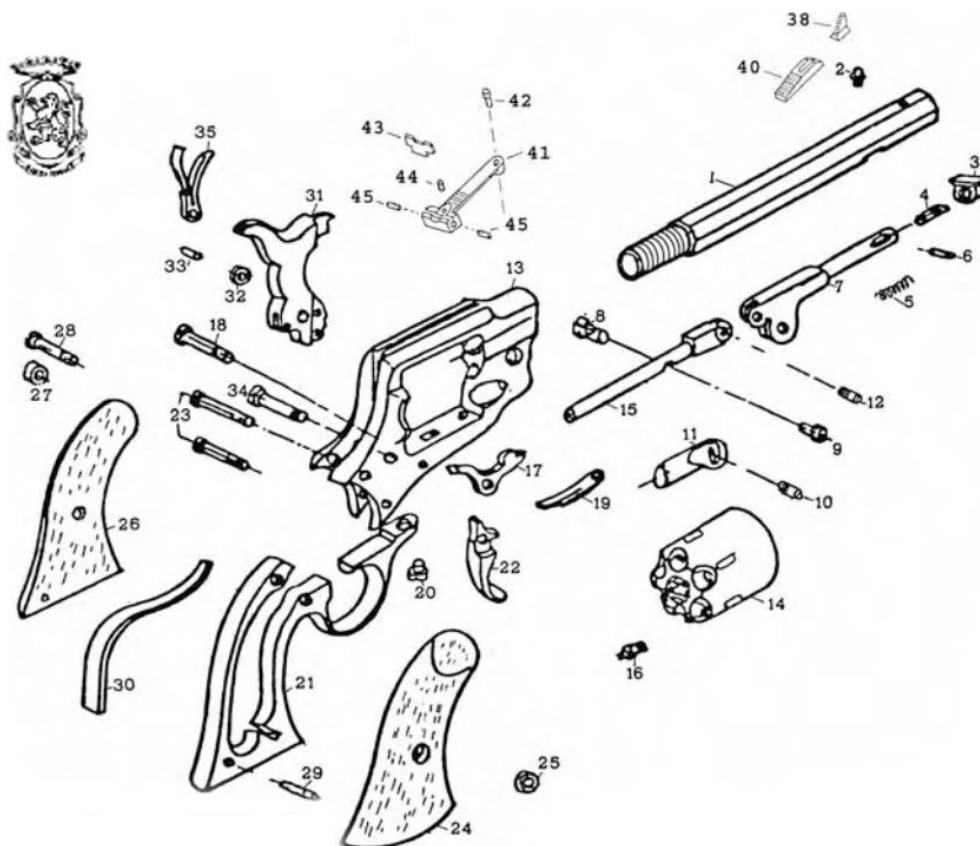

## Individual Spare Parts

Please note - the only parts we have for the Euroarms Roger and Spencer are listed and can be ordered on the product page (1602E-SPARE), we will not be getting any more stock of any spare parts for this model when stock is depleted.

## Spare Part Packs

Packs containing a set of spare parts for your gun are available to view and order online at [www.henrykrank.com](http://www.henrykrank.com)

Product	Part	Name
1602-1	Part 1	Barrel
1602-2	Part 2	Sight
1602-3	Part 3	Barrel Stud
1602-4	Part 4	Loading Lever Catch
1602-5	Part 5	Loading Lever Spring
1602-6	Part 6	Loading Catch Lever Pin
1602-7	Part 7	Loading Lever
1602-8	Part 8	Cylinder Pin Nut
1602-9	Part 9	Cylinder Pin Nut Screw
1602-10	Part 10	Plunger Screw
1602-11	Part 11	Plunger
1602-12	Part 12	Loading Lever Screw
1602-13	Part 13	Frame
1602-14	Part 14	Cylinder
1602-15	Part 15	Cylinder Pin
1602-16	Part 16	Nipple
1602-17	Part 17	Bolt
1602-18	Part 18	Bolt Screw
1602-19	Part 19	Trigger and Bolt Spring
1602-20	Part 20	Trigger and Bolt Spring Screw
1602-22	Part 22	Trigger
1602-23	Part 23	Grip Frame Screw
1602-24	Part 24	Right Grip

Product	Part	Name
1602-25	Part 25	Right Grip Nut
1602-26	Part 26	Left Grip
1602-27	Part 27	Left Grip Nut
1602-28	Part 28	Grip Screw
1602-29	Part 29	Grip Pin
1602-30	Part 30	Mainspring
1602-31	Part 31	Hammer
1602-32	Part 32	Roller
1602-33	Part 33	Roller Pin
1602-34	Part 34	Hammer Screw
1602-35	Part 35	Hand Assembly
1602-38	Part 38	Sight
1602-40	Part 40	Sight Ramp
1602-41	Part 41	Rear Sight
1602-42	Part 42	Rear Sight Screw
1602-43	Part 43	Rear Sight Blade
1602-44	Part 44	Rear Sight Elevation Screw
1602-45	Part 45	Rear Sight Blade Screw