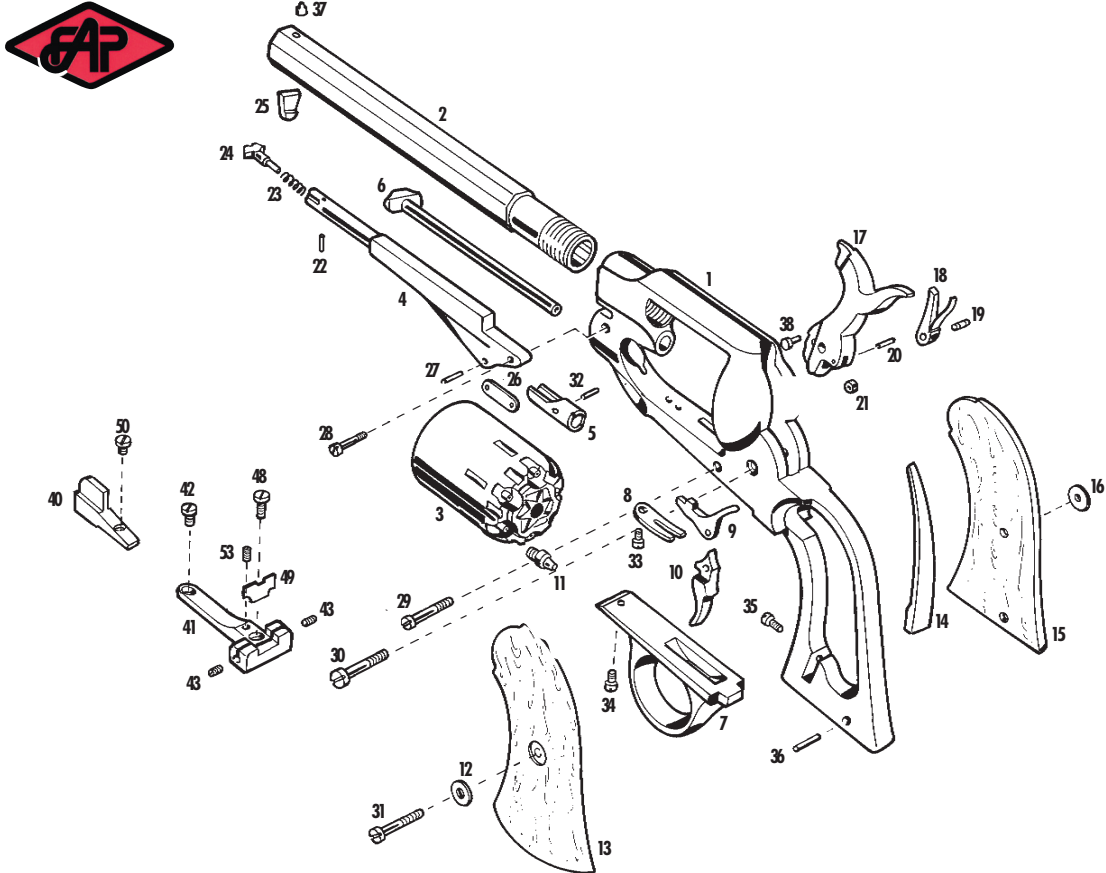

Spare Part Packs

Packs containing a set of spare parts for your gun are available to view and order online at www.henrykrank.com

Product	Part	Name	Product	Part	Name
1601-1PS	Part 1	Frame	1601-25PS	Part 25	Loading Lever Retainer
1601-2PS	Part 2	Barrel	1601-26PS	Part 26	Link
1601-3PS	Part 3	Cylinder	1601-27P	Part 27	Link Pin
1601-4PS	Part 4	Loading Lever	1601-28PS	Part 28	Loading Lever Screw
1601-5P	Part 5	Bullet Rammer	1601-29PS	Part 29	Trigger and Cylinder Stop Screw
1601-6PS	Part 6	Cylinder Pin	1601-30PS	Part 30	Hammer Screw
1601-7P	Part 7	Trigger Guard	1601-31PS	Part 31	Grip Screw
1601-8P	Part 8	Trigger and Cylinder Stop Spring	1601-32PS	Part 32	Rear Hammer Pin
1601-9P	Part 9	Cylinder Stop	1601-33PS	Part 33	Spring Retainer Screw
1601-10PS	Part 10	Trigger	1601-34PS	Part 34	Trigger Guard Screw
1601-12P	Part 12	Grip Nut	1601-35P	Part 35	Main Spring Screw
1601-13P	Part 13	Left Grip	1601-36P	Part 36	Grip Pin
1601-14P	Part 14	Mainspring	1601-37P	Part 37	Sight
1601-15P	Part 15	Right Grip	1601-40PS	Part 40	Front Sight Blade
1601-16P	Part 16	Grip Nut	1601-41PS	Part 41	Adjustable Rear Sight Base
1601-17PS	Part 17	Hammer	1601-42PS	Part 42	Adj. Rear Sight Base Front Screw
1601-18P	Part 18	Hand	1601-43P	Part 43	Blade Adjusting Screw
1601-19P	Part 19	Hand Screw	1601-48PS	Part 48	Rear Screw
1601-20P	Part 20	Roller Pin	1601-49P	Part 49	Sight Blade
1601-21P	Part 21	Roller	1601-50PS	Part 50	Front Sight Blade Screw
1601-22P	Part 22	Catch Pin	1601-53P	Part 53	Grub Screw
1601-23P	Part 23	Catch Spring			
1601-24PS	Part 24	Loading Lever Catch			